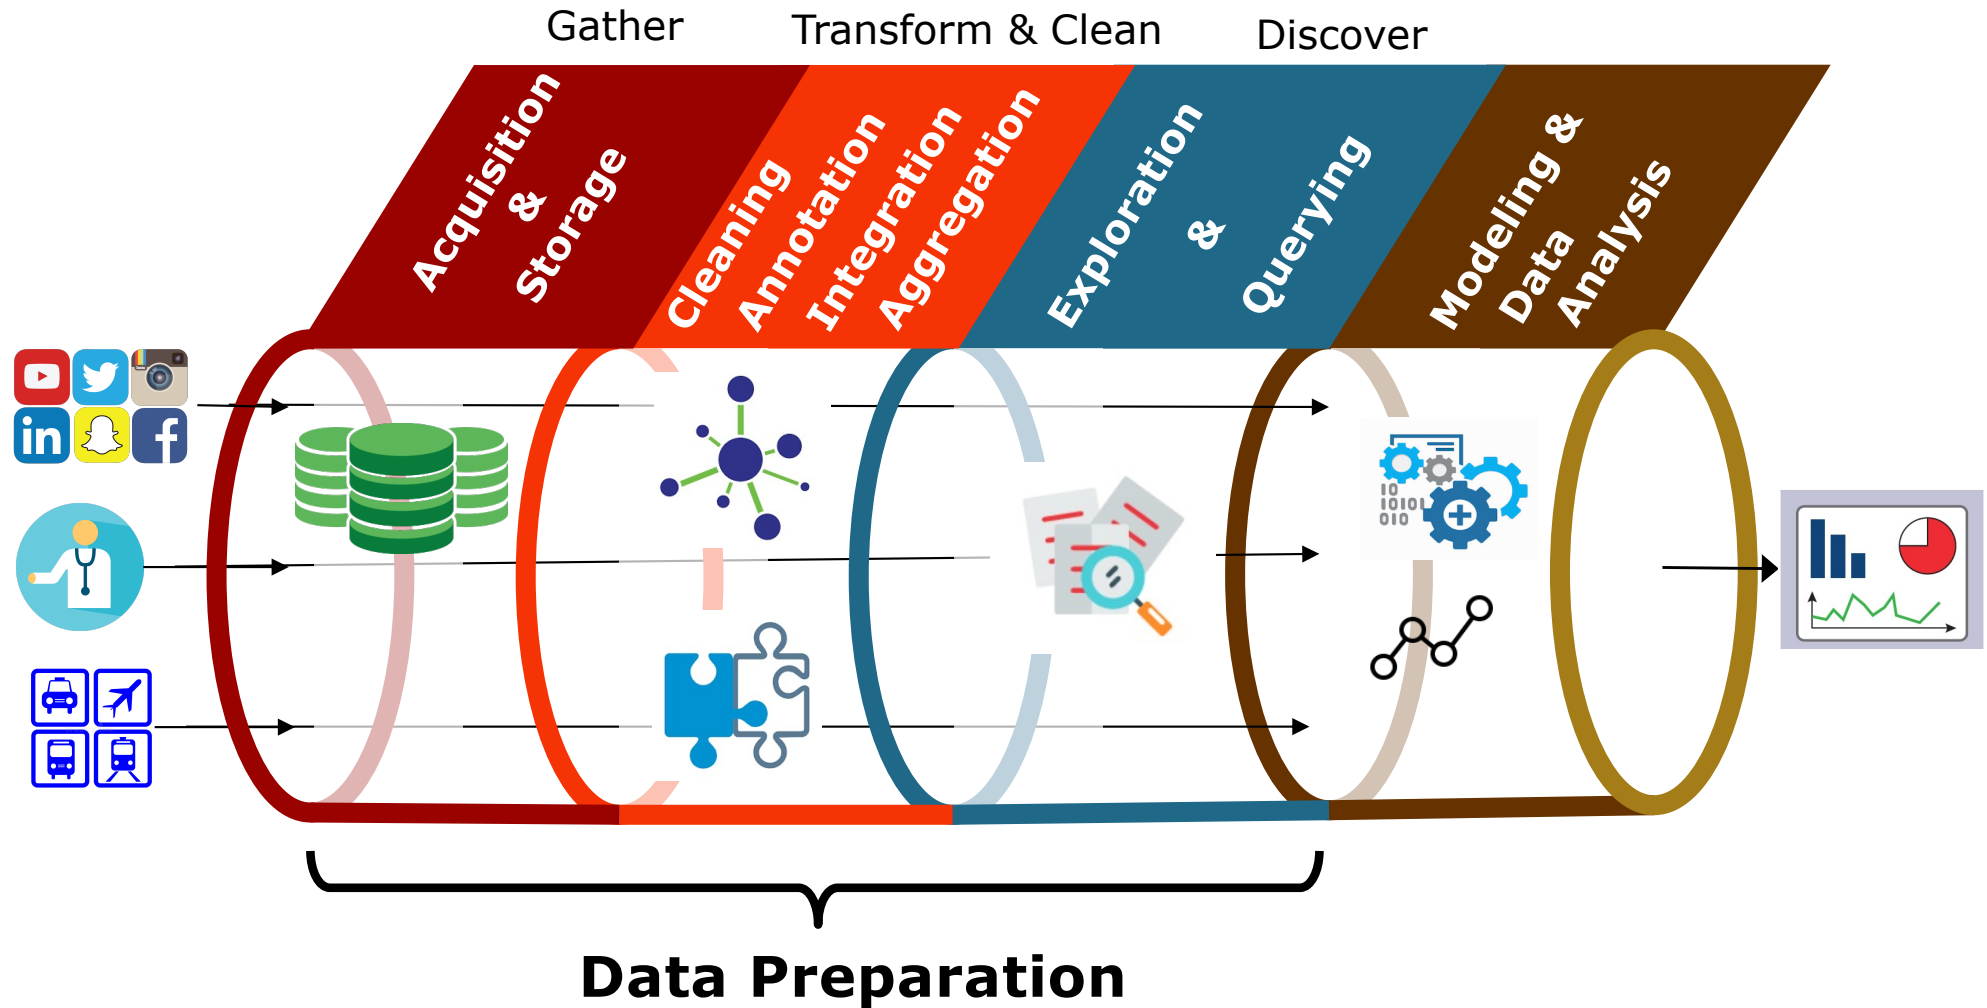

The Data Processing Pipeline

Data Preparation: Automate tasks that are traditionally tedious

- **Data Quality: Trust your data**
 - Work with data inherently noisy, containing duplication, and coming from untrusted sources
 - Fairness & Explainability
- **Knowledge Base construction & Graph Data**
 - Techniques and tools for the automatic creation and management of **knowledge graphs**.
 - Coping with evolution
 - Network Science
- **Data Catalogs: Discover and Use the right data**
 - Identify the data that is best suited for a task at hand
 - Searching through examples (not queries)
 - Data Matching & Integration: Support Federated Learning
 - Enabling combinations of streaming and static data for efficient data analysis
- **Data Maintenance**
 - Focus on the data that matters
 - Ensure continuity in the long run
- **Data Preparation through ML (especially Deep Learning)**
 - Entity Resolution, Data Exploration, Data Imputation, Data Citation

<https://www.uu.nl/en/research/algorithms/data-intensive-systems>

Yannis Velegrakis
Head of the group

Data Discovery
Data Integration
Data Quality
Knowledge Bases

Mel Chekol

Knowledge Graphs
Reasoning
Knowledge Extraction

Hakim Qahtan

Data Quality
Data Streams
Explainable ML
Fairness

Ioana Hulpus

Graphs and Text
Network Science

<https://www.uu.nl/en/research/algorithms/data-intensive-systems>

dr. A.A.A. (Hakim) Qahtan

Email: a.a.a.qahtan@uu.nl